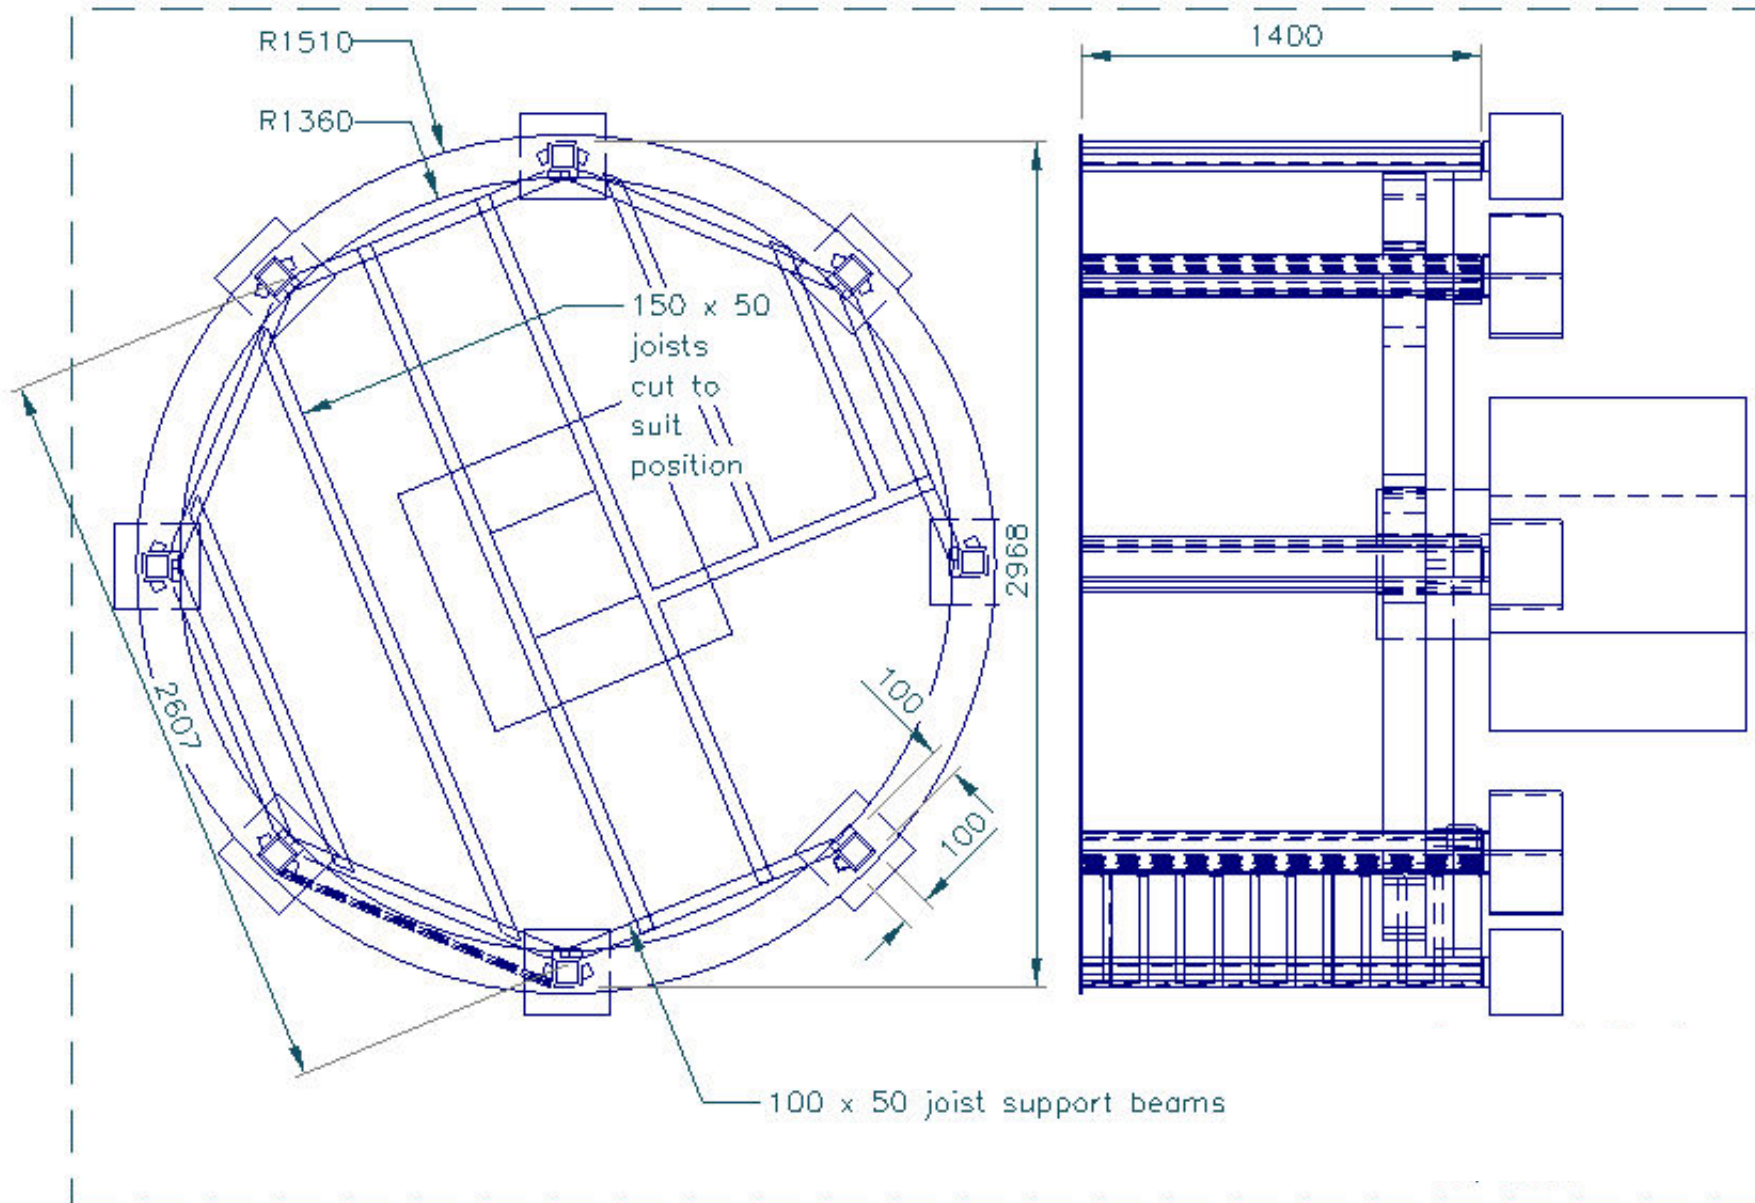

How to...

BUILD A GARDEN OBSERVATORY – PART 2

Flooring and wall plan

All measurements in mm
Scale 1:20
Mark Parrish, July 2009